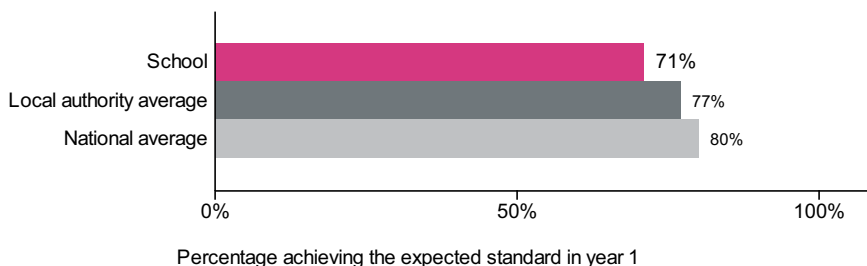

KS2 2024/25: No prior attainment breakdowns

It will not be possible to produce breakdowns of attainment measures by prior attainment for 2023/24 and 2024/25. This is because there is no KS1 baseline available to calculate prior attainment for these years due to Covid-19 disruption.

St Joseph's Roman Catholic Primary School, Stacksteads, Bacup (URN: 119661)

Phonics year 1 screening check

This is provisional data for 2024/25.

Percentage achieving the expected standard in phonics

Number of pupils = 14