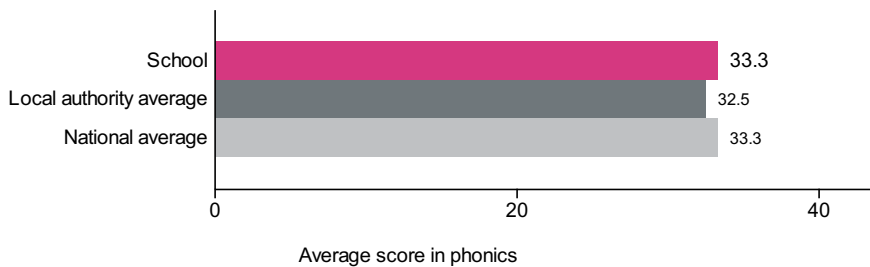

Phonics average score

Number of pupils = 14